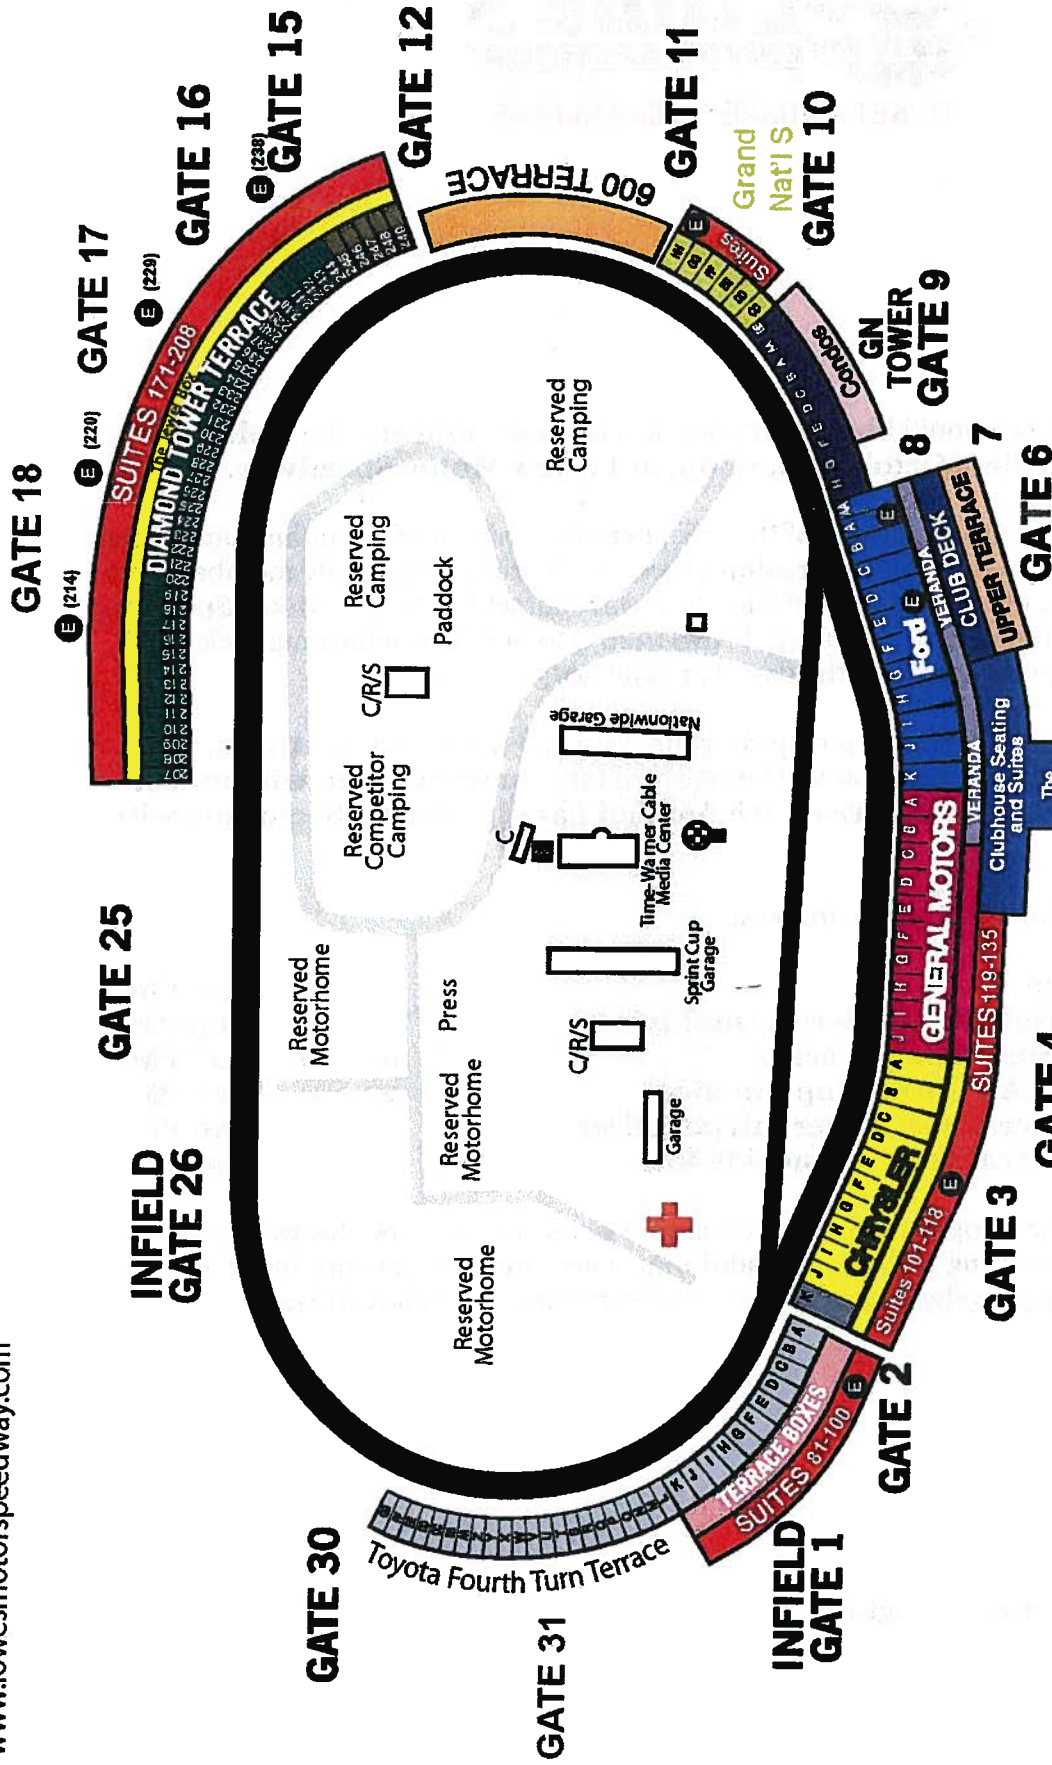

Lindsay Spiegel
Manager of Guest Services & Logistics
704-454-4718

1. **Grandstand**
2. Toyota 4th Turn Terr
   - Chrysler
   - General Motors
   - Ford
   - Grand Nat'l Tower
   - Grand Nat'l South
   - 600 Terrace
   - Diamond Tower
   - Jewel Box
   - No Smoking/No Alcohol
   - No Alcohol
3. **Sections**
4. A-GG
   - A-J
   - A-J
   - AA-K
   - BB-H
   - HH-CC
   - A-T
   - 207-249
   - 207-249
   - 245-249
   - K
5. **Will Call**
6. "TF"
   - "CH"
   - "GM"
   - "FD"
   - "GT"
   - "GS"
   - "6T"
   - "DT"
   - "JB"
   - "DT"
   - "CH"
7. **Other**
8. 5A
   - 5B

Handicapped Seating Available
Toyota Fourth Turn Terrace, Ford Grandstand, Diamond Tower

E Elevator